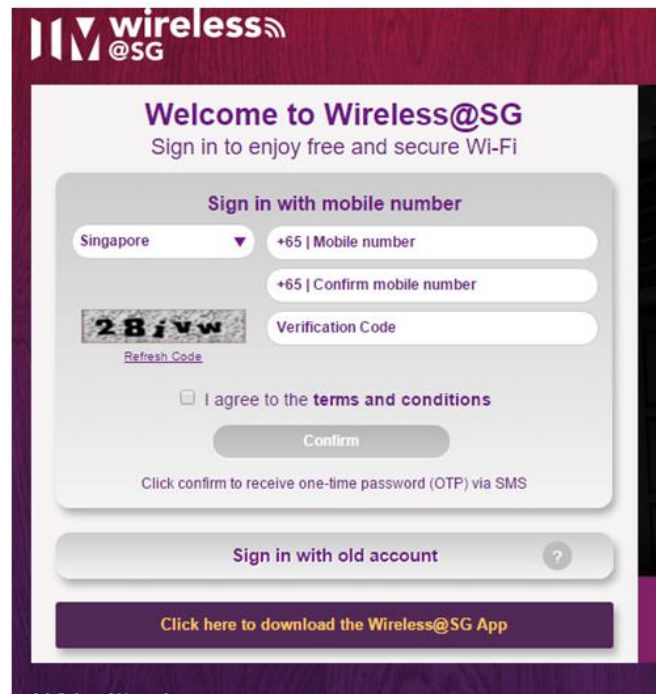

Download the Wireless@SG App for easy connection to free Wi-Fi.

For laptop users, visit www.imda.gov.sg/wireless-sg to download Wireless@SG App for Mac and Windows users.
For new users, please contact your preferred telco operator to register for a new free Wireless@SG account.
For further assistance, you may call 6873 2828.

Logging in to Wireless@SG

Log in to Wireless@SG with just your mobile number. A One-Time Password (OTP) will be sent via SMS to your mobile number.

Any Internet Web Browser

Step 1:
Select "Wireless@SG" from your device's Wi-Fi menu. You need to be in range of a Wireless@SG hotspot.

Step 2:
Launch the sign-in page, key in your mobile number and the CAPTCHA code on the screen.

Step 3:
An SMS with the OTP will be sent to your mobile number. Enter the OTP and click "Sign in".

Step 4:
You are now connected to Wireless@SG.